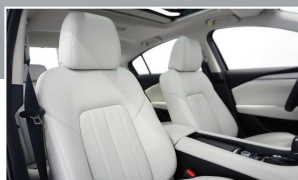

ALL NEW 2019 MAZDA 6

CRAFTED TO INSPIRE. BRIMMING WITH CONFIDENCE.

**魂動**  
KODO: SOUL of MOTION

**SKYACTIV**  
TECHNOLOGY

**i-ACTIVSENSE**

**MZD CONNECT**

**5** UNLIMITED KM WARRANTY  
YEARS ROADSIDE ASSISTANCE

PRECISE CONTROL

LUXURIOUS INTERIOR

ACTIVE DRIVING DISPLAY

MZD-CONNECT INFOTAINMENT

PREMIUM SOUND SYSTEM

**SPECIFICATIONS & FEATURES (New MAZDA 6 HIGH GRADE)**

2.5L SKYACTIV Engine (187 HP) • 6-Speed AT (SKYACTIV-Drive) • G-Vectoring Control • Push Button Start & Smart Entry System • Auto AC • Adaptive LED Headlights with High Beam Control Signature Illumination and DRL • Rear View Camera • Front & Rear Parking Sensors • MZD CONNECT with HMI Commander • GPS Navigation • Electric Sunroof • 19" Alloy Wheels • 360° View Monitor Radar Cruise Control • Smart Brake Support • Lane Departure Warning & Lane Keep Assist System • Rear Cross Traffic Alert • Blind Spot Monitoring • Smart City Brake Support with Pedestrian Brake