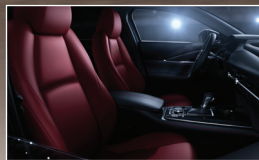

NEXT-GEN. MAZDA CX-30 A PERFECT BALANCE OF SPACE AND STYLE.

魂動
KODO. SOUL OF MOTION

SKYACTIV
TECHNOLOGY

i-ACTIVSENSE

MZD CONNECT

5 UNLIMITED KM WARRANTY
YEARS ROADSIDE ASSISTANCE

2024 IIHS
TOP SAFETY PICK+

PRECISE CONTROL

MZD CONNECT
INFOTAINMENT

PREMIUM LEATHER
INTERIOR

PREMIUM SOUND
SYSTEM

POWER TAILGATE

MAZDA CX-30 | PREMIUM GRADE

2.0L SKYACTIV Engine (155 HP) • 6-Speed AT (SKYACTIV-Drive) • i-ACTIV AWD • Push Button Start & Smart Entry System • Dual Zone Auto AC • LED Headlamps with AFS Signature Illumination and DRL • Front & Rear Parking Sensors • Rear View Monitor • MZD CONNECT with HMI Commander • Wireless Charger • Apple Car Play & Android Auto Integration • Blind Spot Monitoring with Rear Cross Traffic Alert • 360 Degree Camera • Bose Premium Sound System • Radar Cruise Control with Stop & Go • Lane Departure Warning & Lane Keep Assist System • Front Cross Traffic Alert • Smart Brake Support • Smart City Brake Support with Pedestrian Brake • Driver Monitoring • Electric Sunroof • 18" Alloy Wheels • Power Tailgate